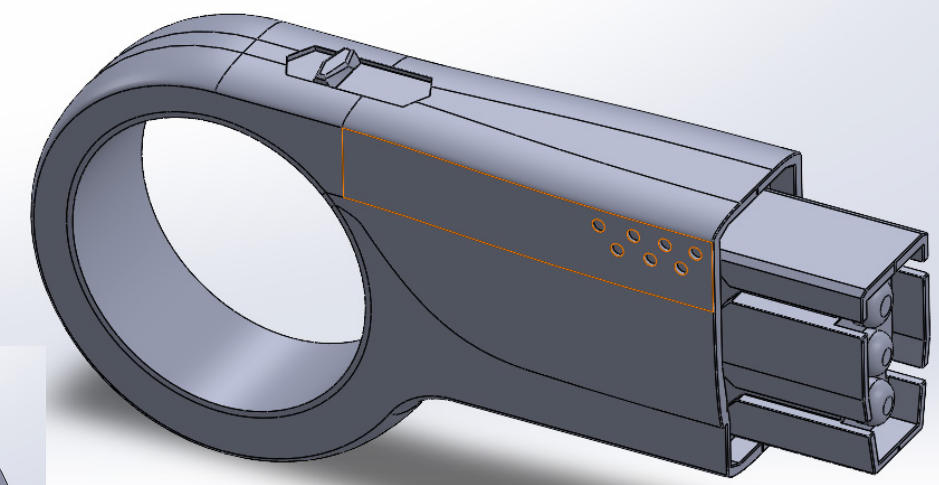

# SPINCHARGE

RECHARGABLE FLASHLIGHT

# FUN TO RECHARGE

The goal of the design of this flashlight is to create a manually rechargeable spin based dynamo in the handle inspired by fidget toys

Sci-Fi Concept  
inspired body  
design and layout

SPIN CHARGE  
POCKET FLASHLIGHT

FIDGET + FLASH

**SPIN TO CHARGE**

**STIM TO LIGHT**

**FIDGET TO POWER**