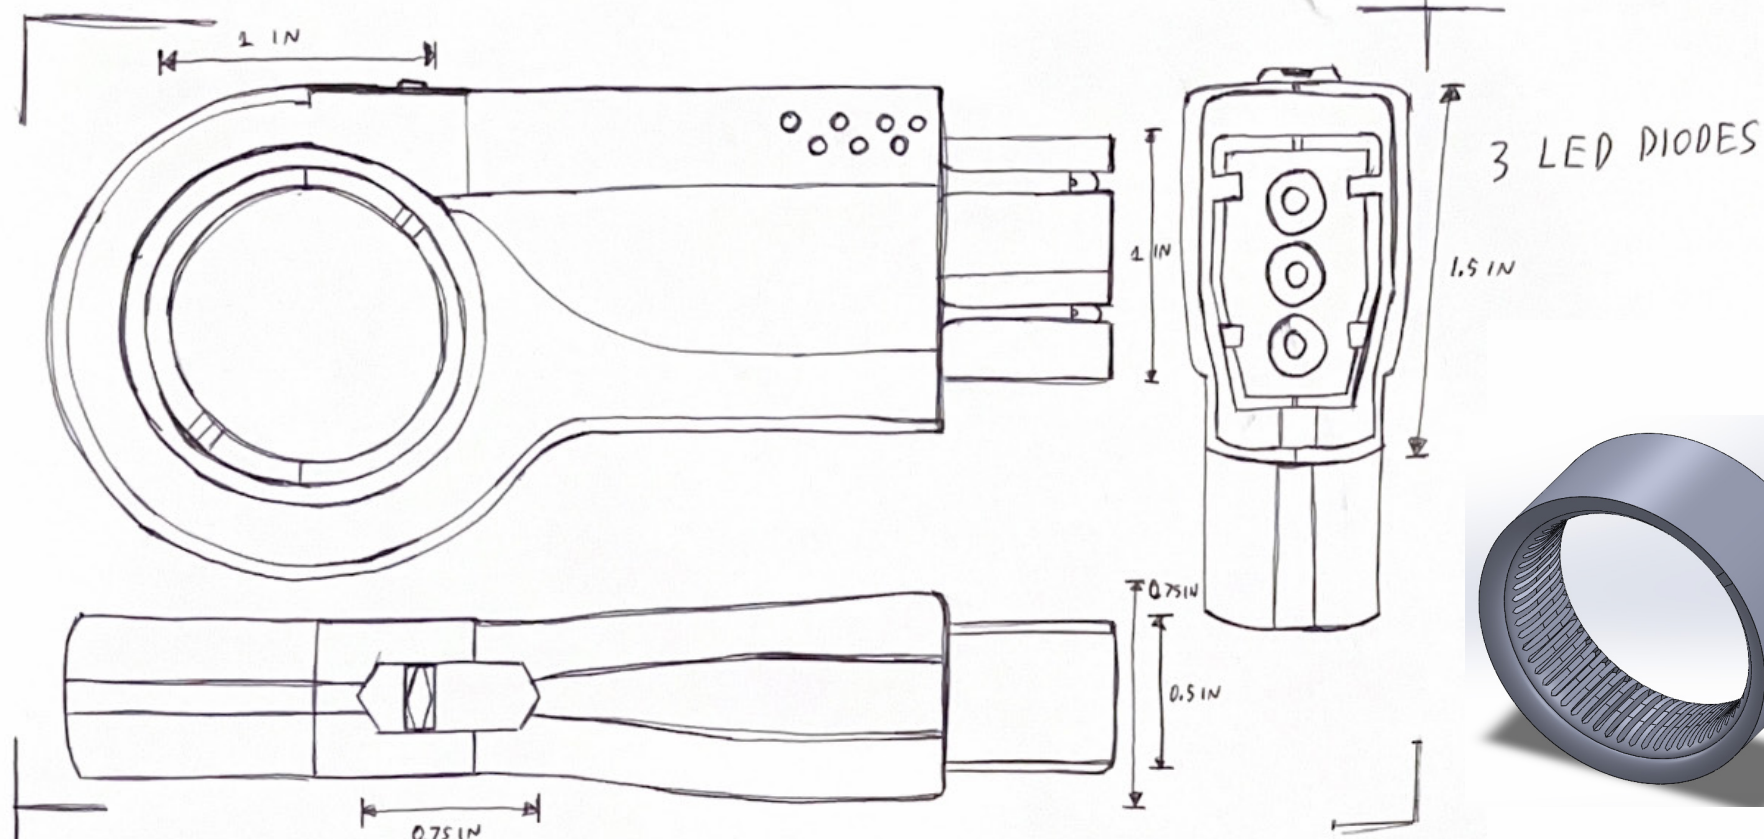

# SPINCHARGE

RECHARGABLE FLASHLIGHT

# FUN TO RECHARGE

The goal of the design of this flashlight is to create a manually rechargeable spin based dynamo in the handle inspired by fidget toys

Sci-Fi Concept  
inspired body  
design and layout

SPIN CHARGE  
POCKET FLASHLIGHT

FIDGET + FLASH

**SPIN TO CHARGE**

**STIM TO LIGHT**

**FIDGET TO POWER**