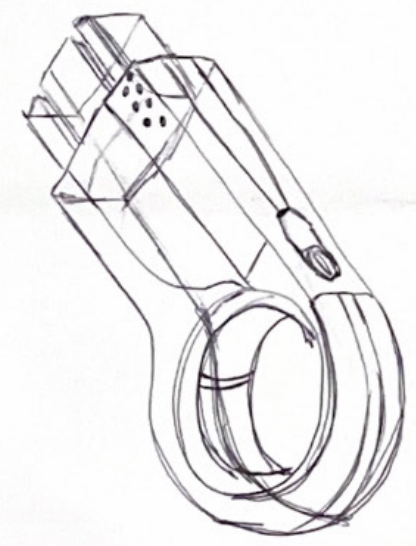

# SPINCHARGE

RECHARGABLE FLASHLIGHT

# FUN TO RECHARGE

The goal of the design of this flashlight is to create a manually rechargeable spin based dynamo in the handle inspired by fidget toys

Sci-Fi Concept  
inspired body  
design and layout

SPIN CHARGE  
POCKET FLASHLIGHT

FIDGET + FLASH

**SPIN TO CHARGE**

**STIM TO LIGHT**

**FIDGET TO POWER**