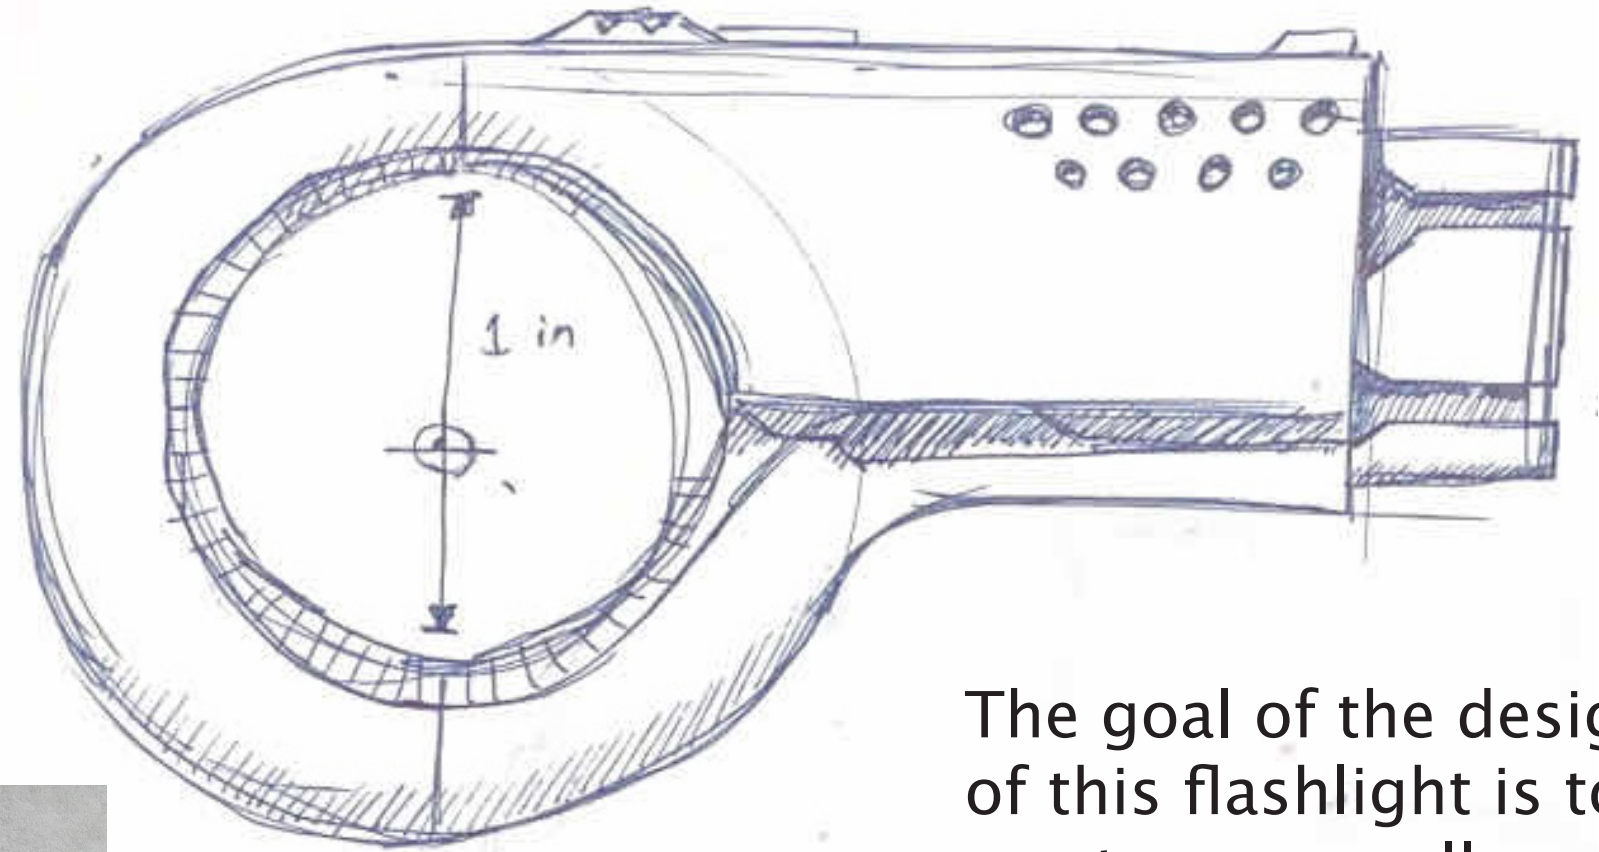

# FUN TO RECHARGE

The goal of the design of this flashlight is to create a manually rechargeable spin based dynamo in the handle inspired by fidget toys

Sci-Fi Concept  
inspired body  
design and layout