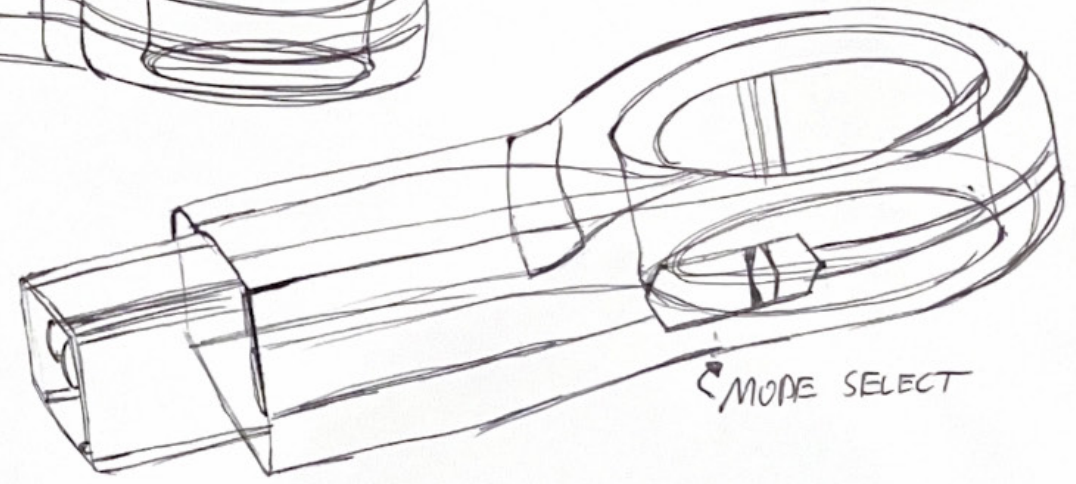

# FUN TO RECHARGE

The goal of the design of this flashlight is to create a manually rechargeable spin based dynamo in the handle inspired by fidget toys

Sci-Fi Concept  
inspired body  
design and layout

SPIN CHARGE  
POCKET FLASHLIGHT

FIDGET + FLASH

**SPIN TO CHARGE**

**STIM TO LIGHT**

**FIDGET TO POWER**