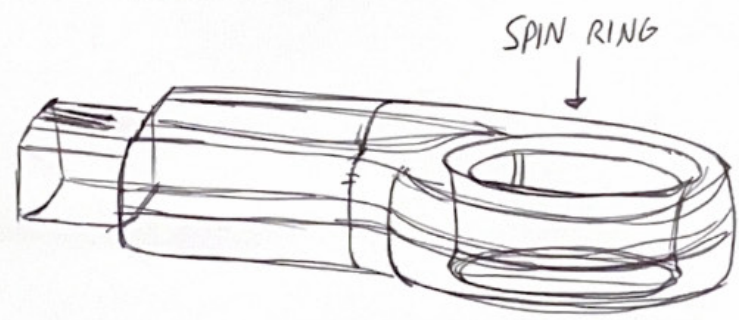

# FUN TO RECHARGE

The goal of the design of this flashlight is to create a manually rechargeable spin based dynamo in the handle inspired by fidget toys

Sci-Fi Concept  
inspired body  
design and layout

SPIN CHARGE  
POCKET FLASHLIGHT

FIDGET + FLASH

**SPIN TO CHARGE**

**STIM TO LIGHT**

**FIDGET TO POWER**