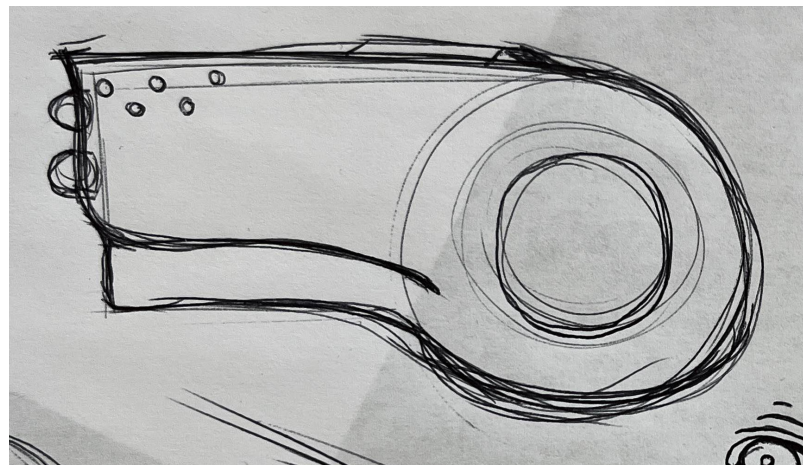

# FUN TO RECHARGE

The goal of the design of this flashlight is to create a manually rechargeable spin based dynamo in the handle inspired by fidget toys

Sci-Fi Concept  
inspired body  
design and layout