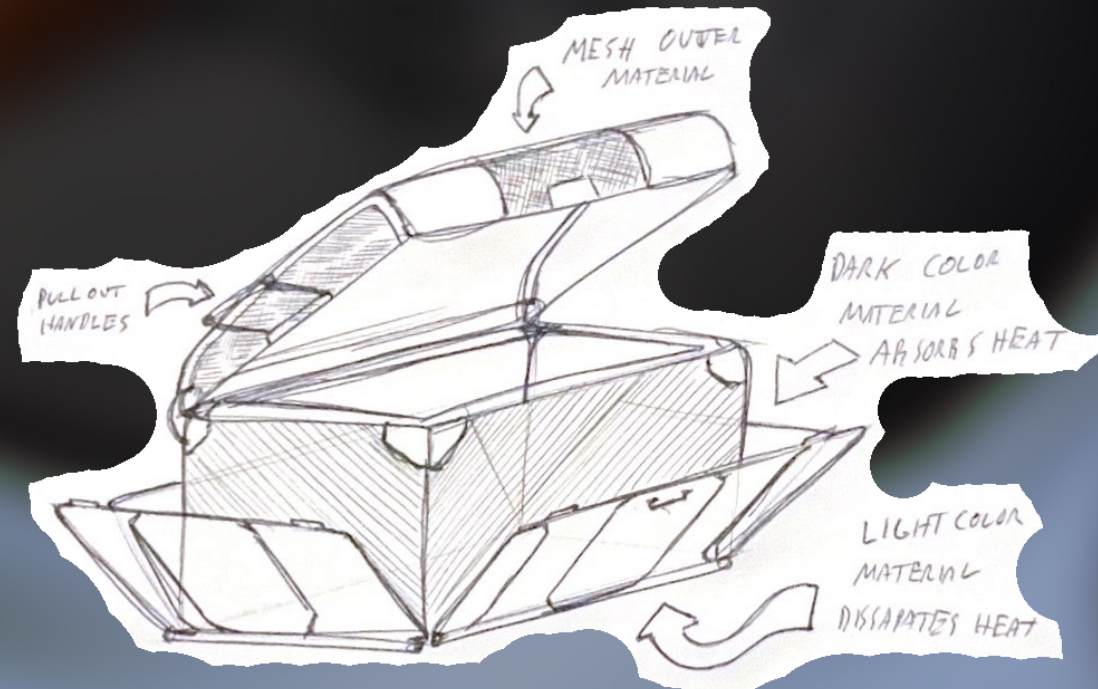

LIGHTWEIGHT
Lightweight EVA sole for superior shock absorption and comfort.

EASYCARE
Easy maintenance, durable engineered material.

RECYCLED CONTENT
Textiles, linings, and footbeds for a more sustainable future.

CONCEPT IDEATION

HOW MUCH COOLER HOW MUCH SHOE?

FOCUS ON FUNCTION OR BRAND LANGUAGE?

ANGULAR OR SOFT ROUND FORMS?

Concept: 1

WIDE SQUAT BODY

LID PIVOT POINT

SOLE TREAD WORK TOP