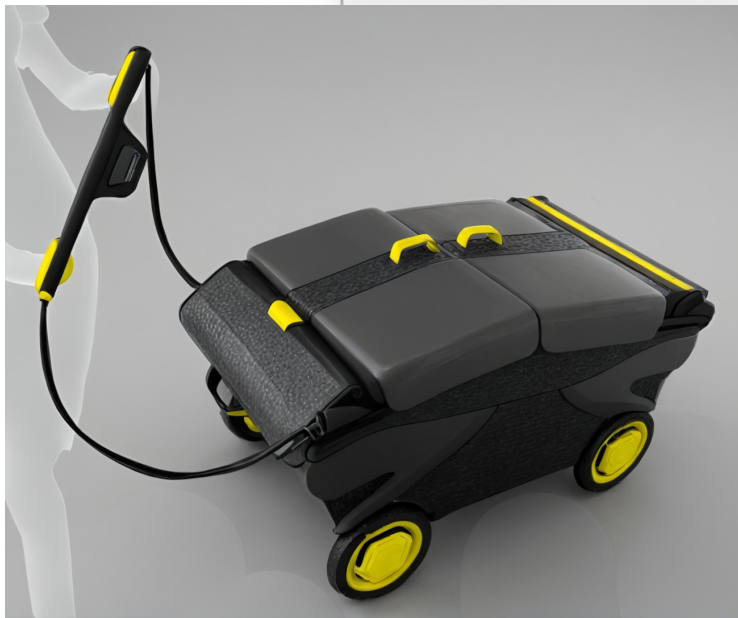

2-WAY HANDLES

RETRACTING HANDLE RELEASE

MESH POUCH SIDEWALLS

SHOE SOLE TREAD WHEELS

WIDE HOLE MESH

WORK YELLOW AUTO-MOLD PLASTIC

BLACK LIGHT TEXTILE

STIPPLED BLACK AUTO-PLASTIC