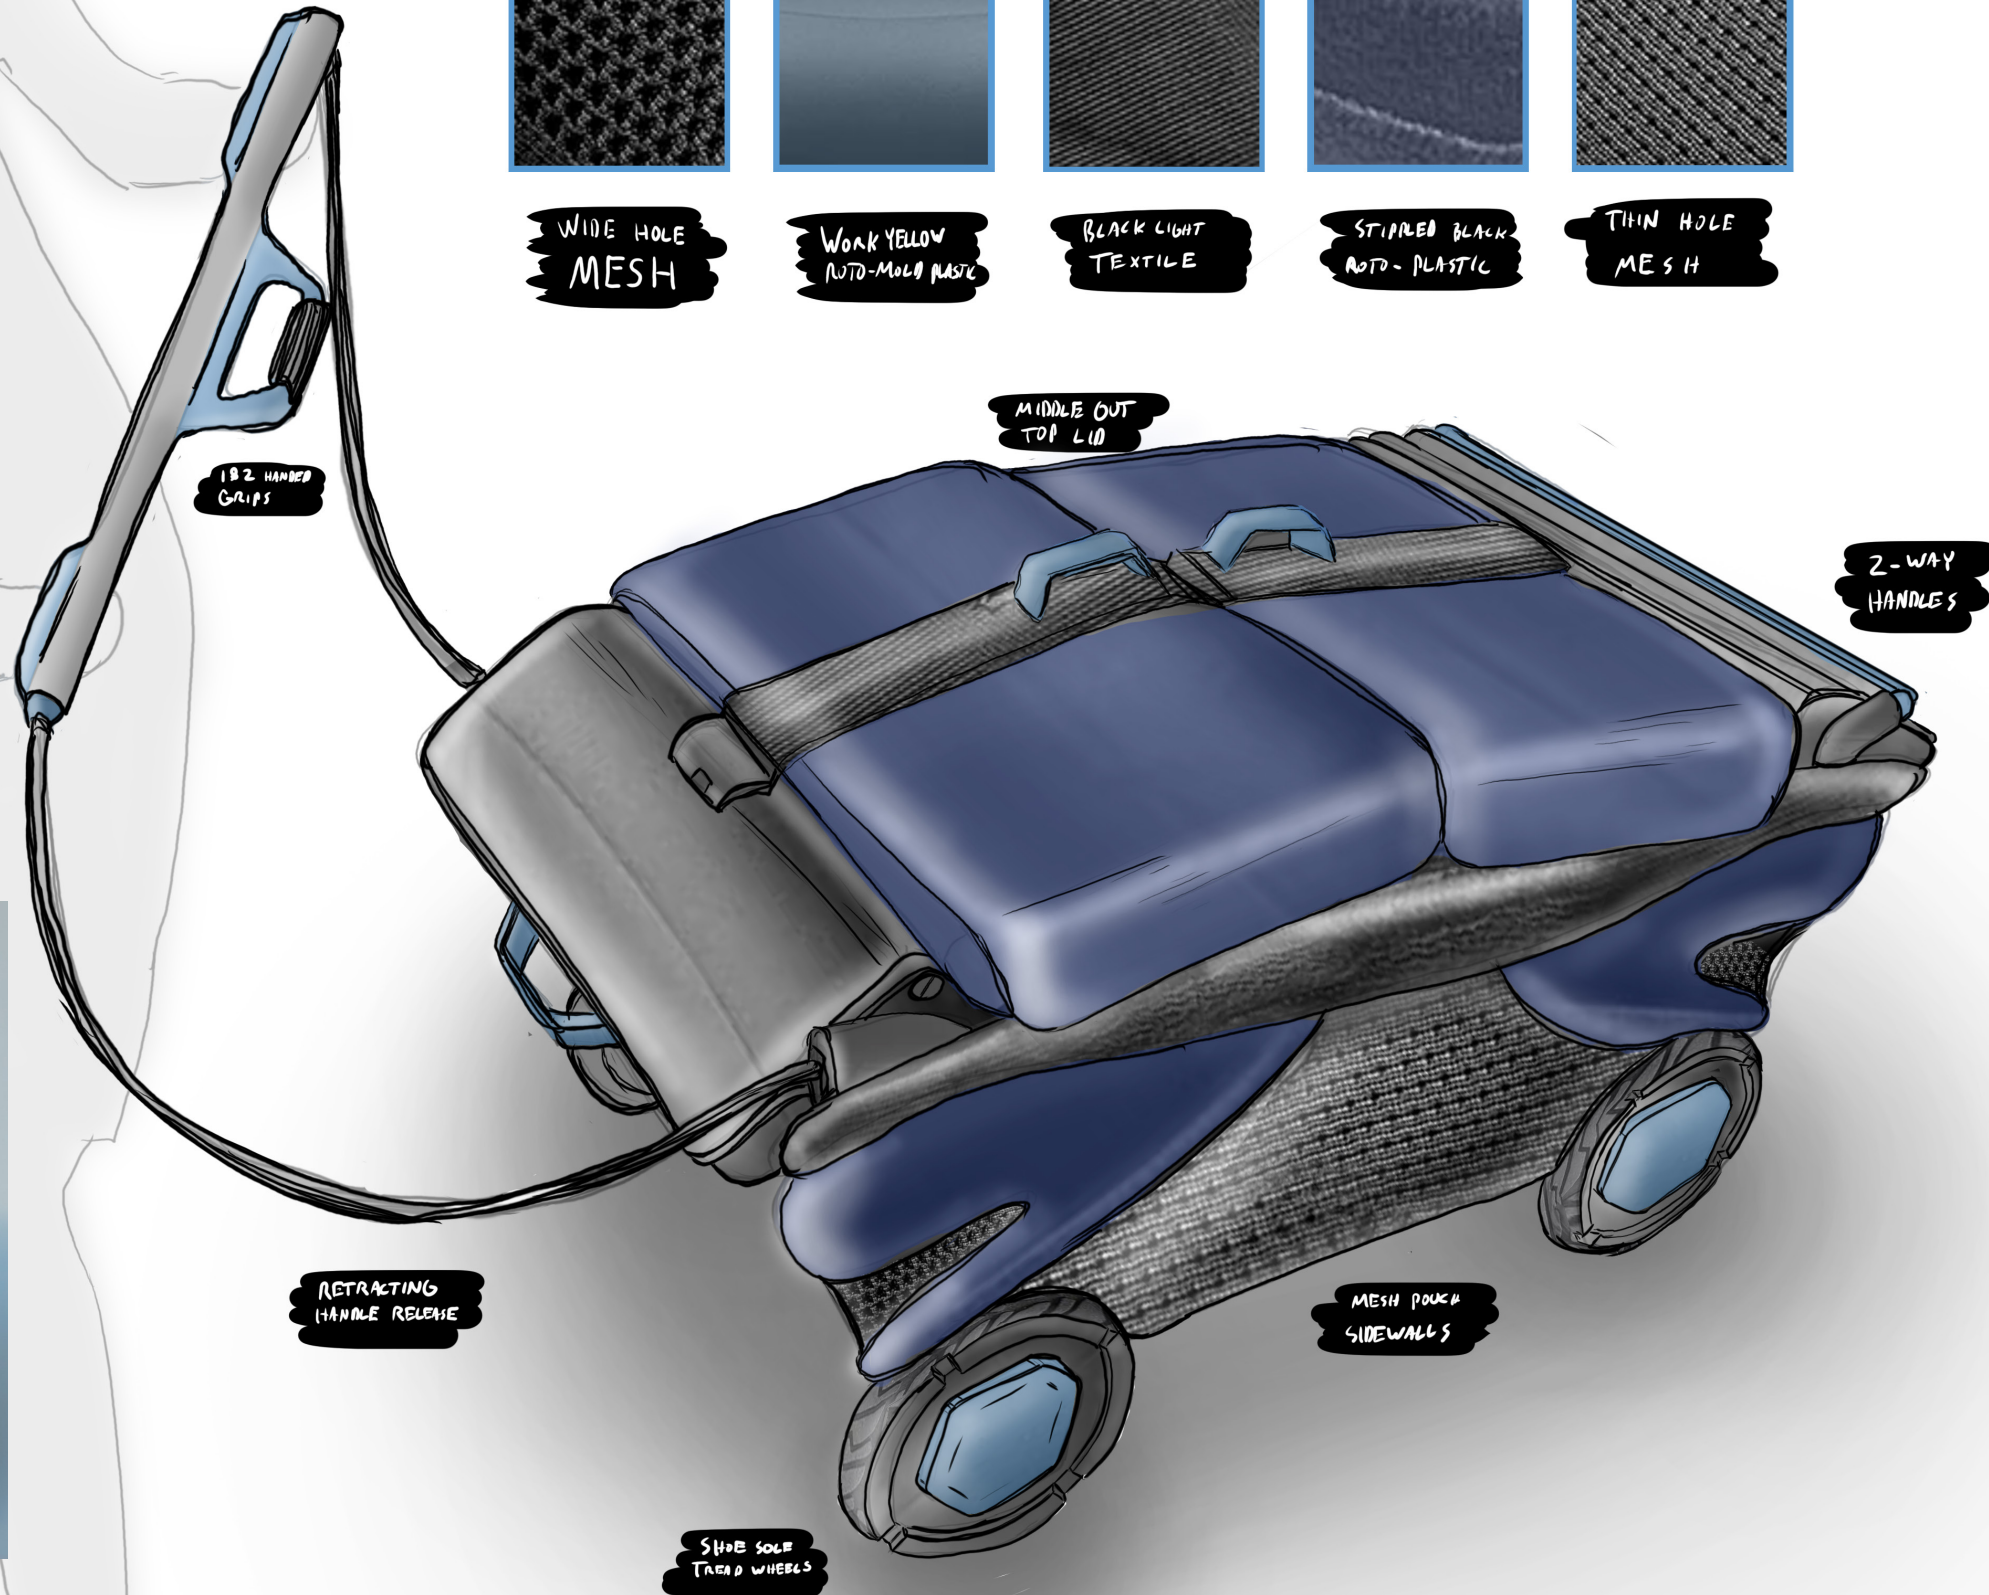

2-WAY HANDLES

RETRACTING HANDLE RELEASE

182 HANDED GRIPS

MIDDLE OUT TOP LID

2-WAY HANDLES

RETRACTING HANDLE RELEASE

MESH POUCH SIDEWALLS

SHOE SOLE TREAD WHEELS