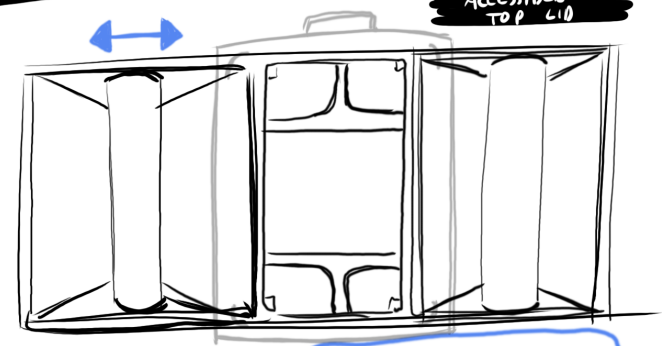

FOLD UP SOLAR HEAT PANEL

ELASTIC LACE PANEL HOLD

FRIDGE STYLE DOOR

HEEL SHAPED STURDY BASE

Concept: 3

"WAGON"

INTERIOR TOP VIEW

MIDDLE & TILT DRAWER ACCESSIBLE FROM TOP LID

DUAL SIDED PULL OUT HANDLES

LOCK TOP MAIN BODY LID

PIVOT POINT

PULL OUT COOLER DRAWER

TREADED WHEELS

1/4 SCALE MODEL

WIDE HOLE MESH

BLACK SMOOTH ROTOMOLD PLASTIC