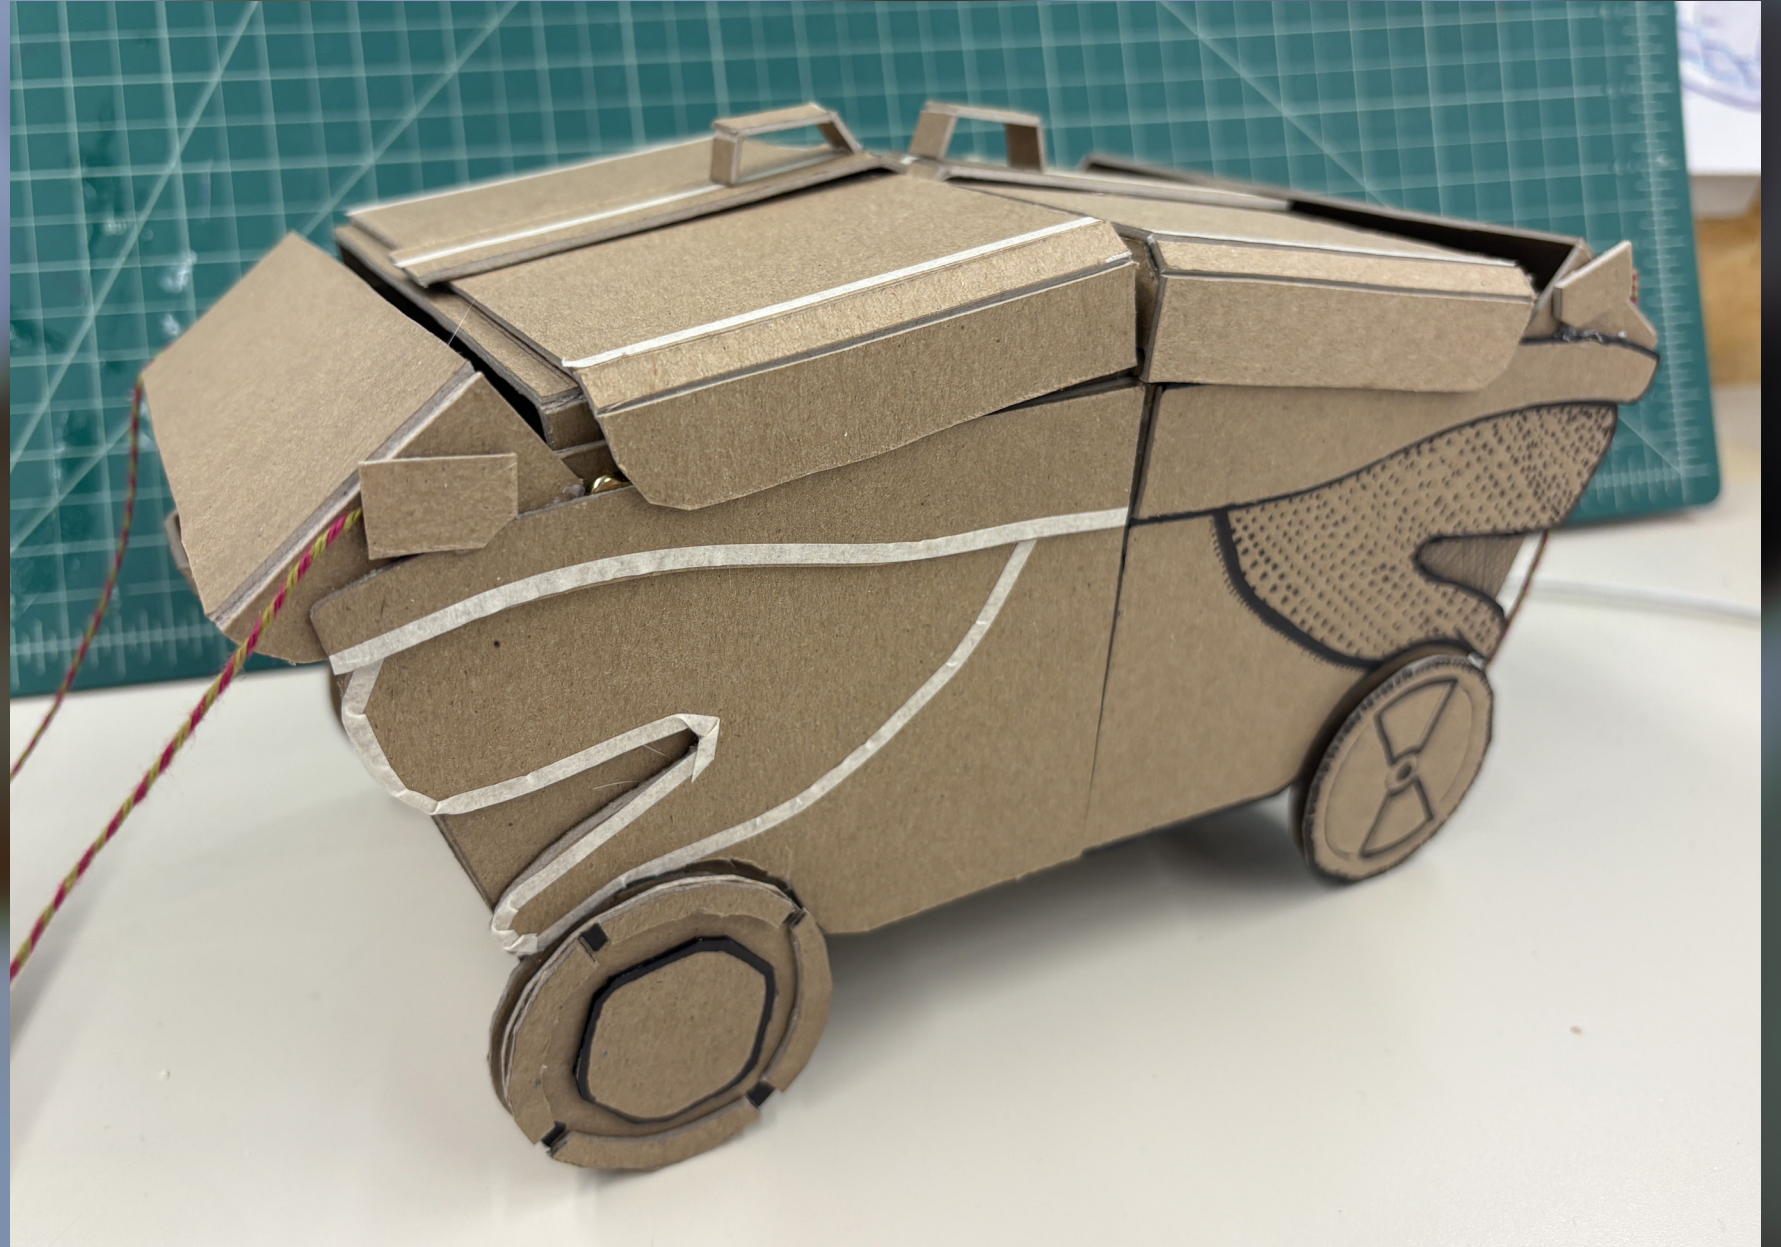

DUAL SIDED PULL OUT HANDLES

LOCK TOP MAIN BODY LID

PIVOT POINT

PULL OUT COOLER DRAWER

TREADED WHEELS

1/4 SCALE MODEL

WIDE HOLE MESH

BLACK SMOOTH ROTOMOLD PLASTIC