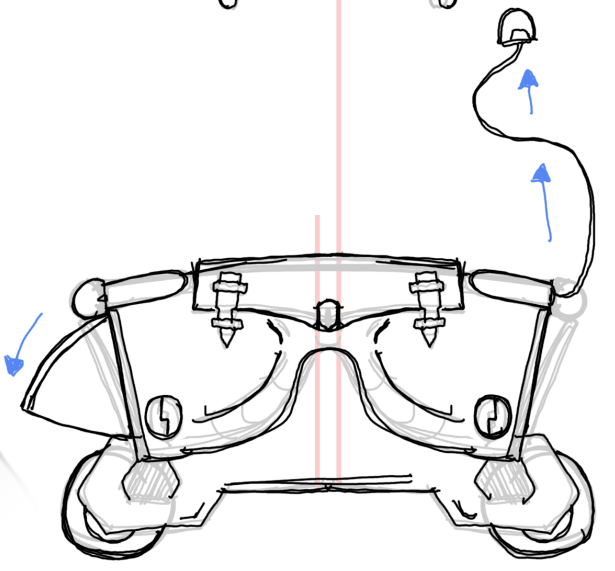

DUAL SIDED PULL OUT HANDLES

LOCK TOP MAIN BODY LID

PIVOT POINT

PULL OUT COOLER DRAWER

TREADED WHEELS

1/4 SCALE MODEL

WIDE HOLE MESH

BLACK SMOOTH ROTOMOLD PLASTIC