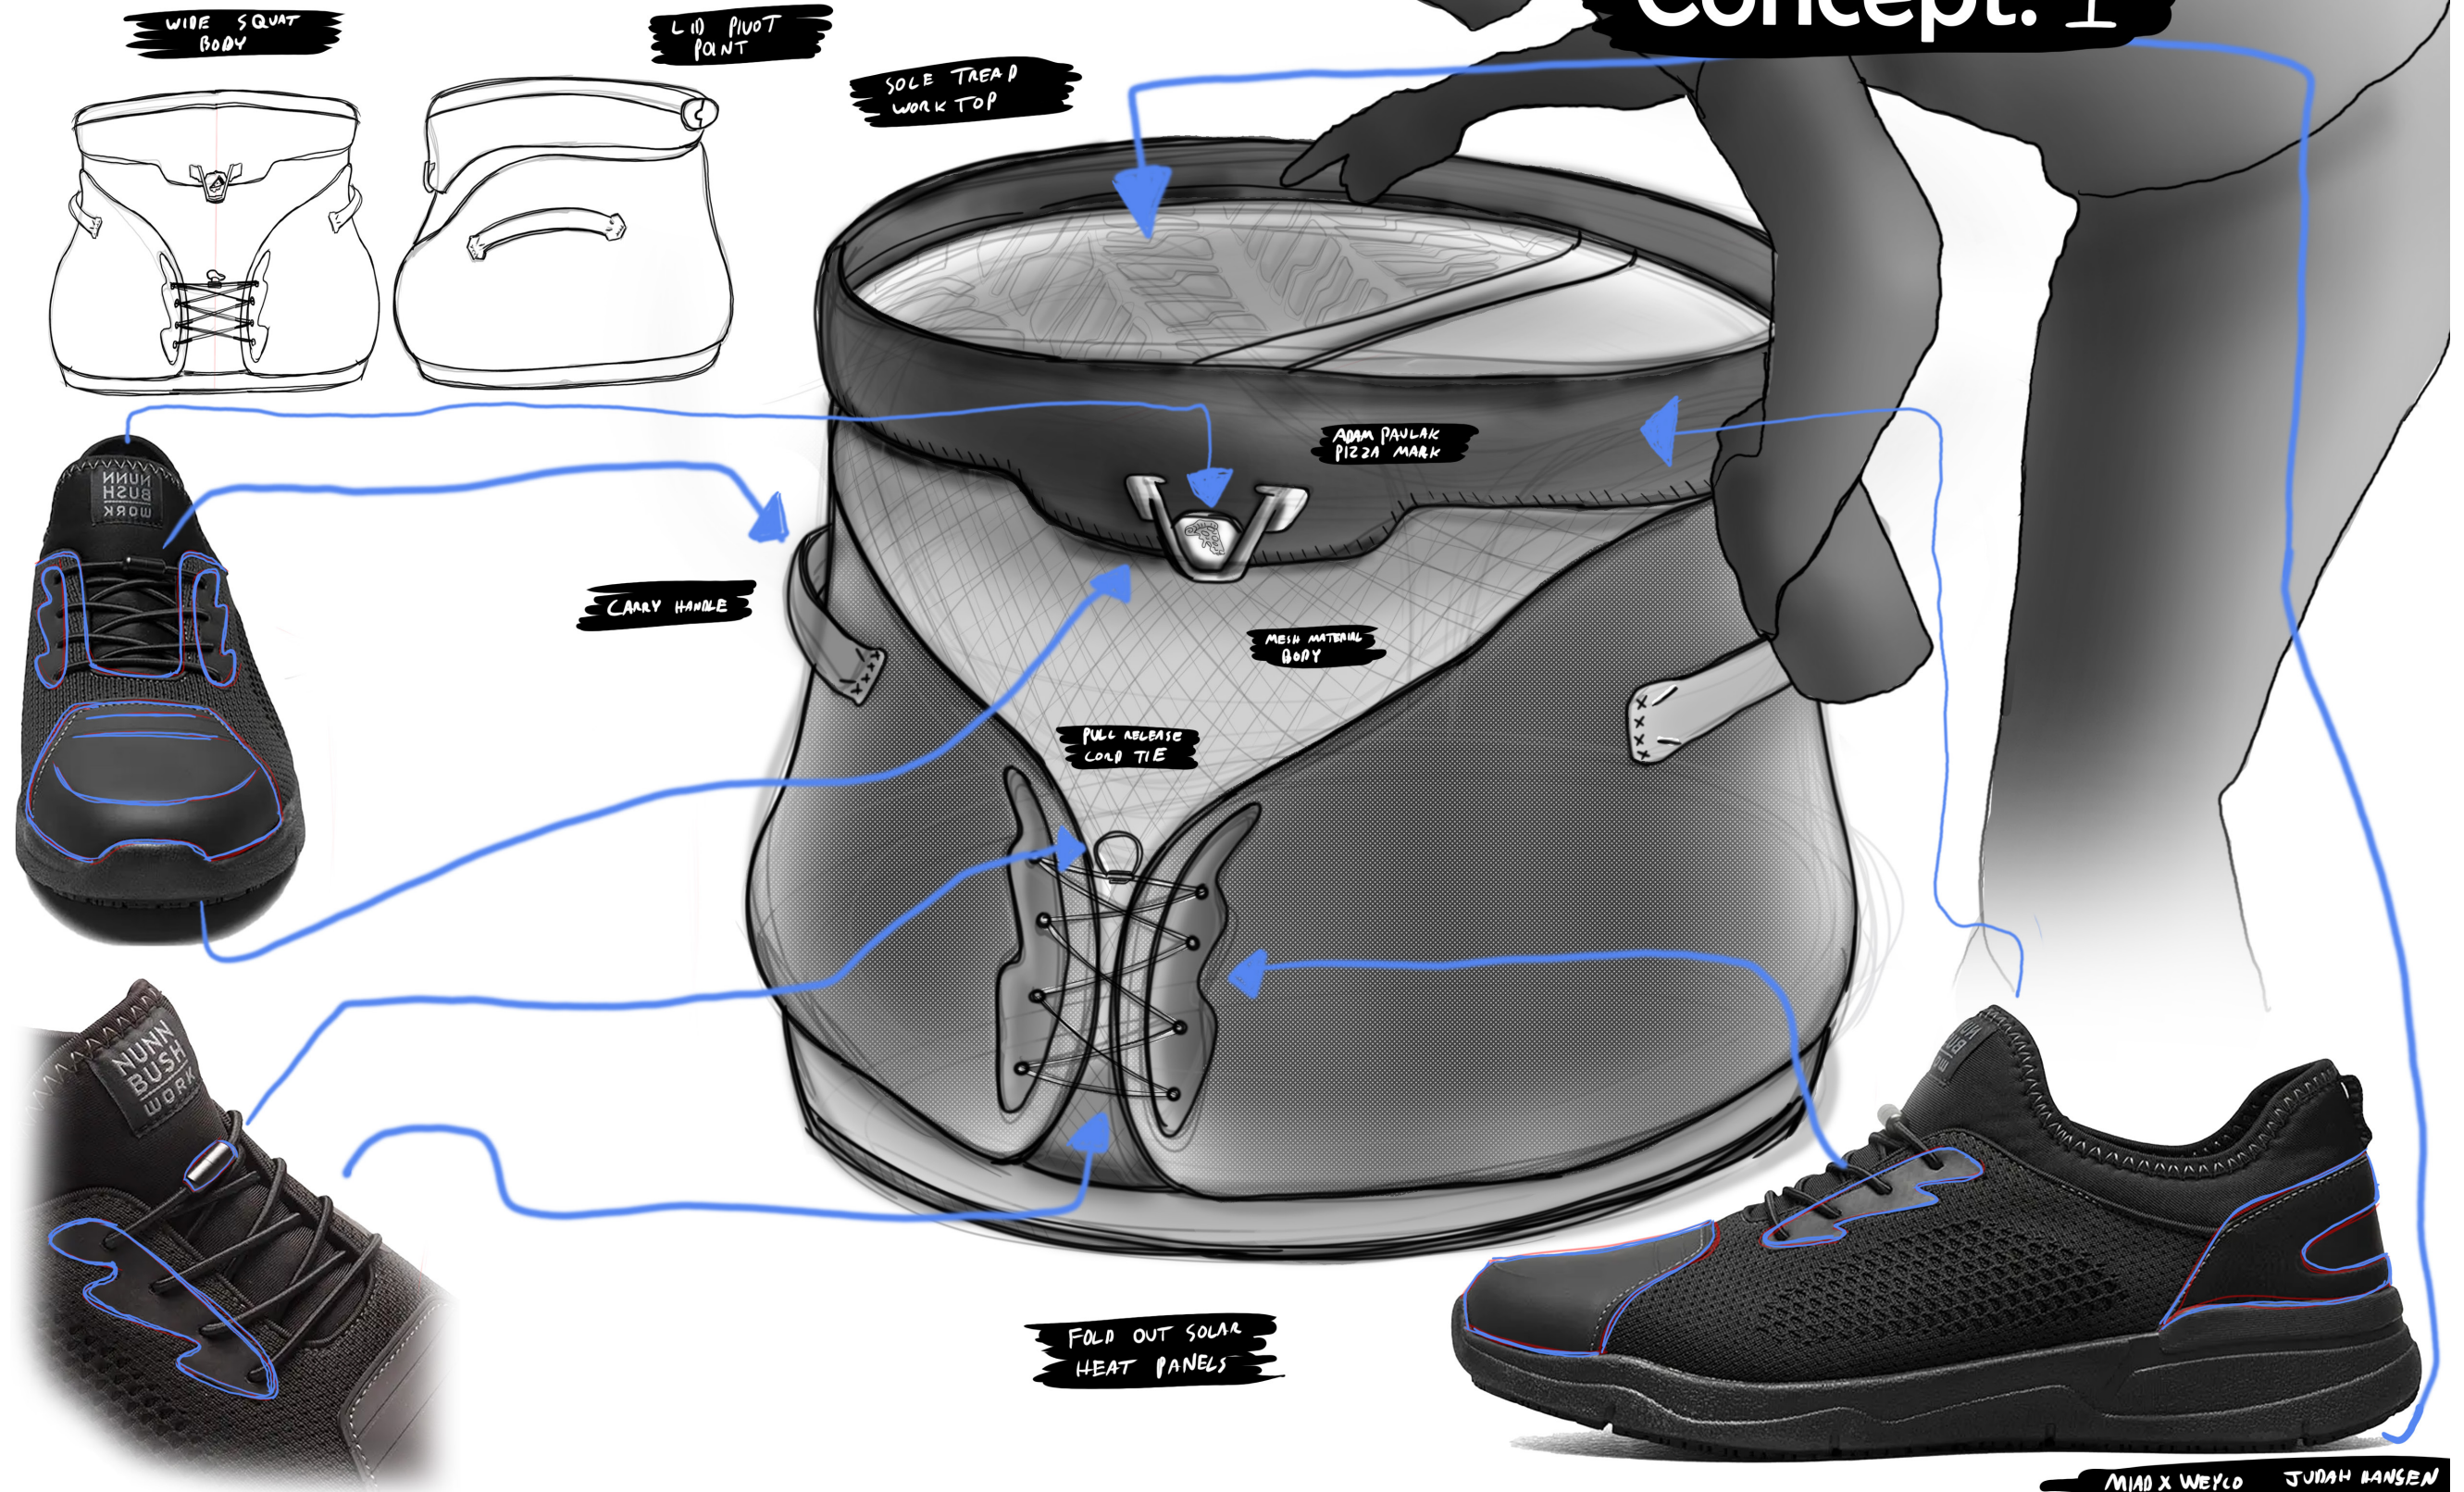

CONCEPT IDEATION

HOW MUCH COOLER HOW MUCH SHOE?

FOCUS ON FUNCTION OR BRAND LANGUAGE?

ANGULAR OR SOFT ROUND FORMS?

Concept: 1

WIDE SQUAT BODY

LID PIVOT POINT

SOLE TREAD WORK TOP

ADAM PAULAK PIZZA MARK

MESH INTERNAL BODY

PULL RELEASE CORD TIE

CARRY HANDLE

FOLD OUT SOLAR HEAT PANELS

Concept: 2

SOLE TEXTURED WORK SURFACE

EXTENSIBLE HANDLE